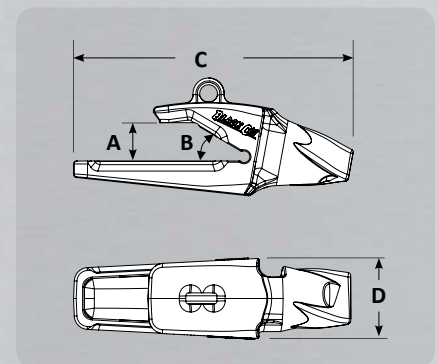

BLACK CAT
WEAR PARTS

TEETH & ADAPTERS

for Esco® Super V® Replacement

Super V® Adapters

Part Number	Weight	A	B	C	D	Pin
833-V17	3.7 lbs	-	30.0°	6.89"	2.19"	V17PN
833-V19	7.5 lbs	-	30.0°	8.86"	2.95"	V23PN
5849-V23	12.6 lbs	1.29"	30.0°	11.50"	3.53"	
5849-V29	17.4 lbs	1.32"	30.0°	12.61"	3.50"	V29PN
5850-V29	16.8 lbs	1.61"	30.0°	12.61"	3.50"	
5855-V33	24.6 lbs	1.61"	30.0°	14.17"	3.99"	V33PN
5856-V39	33.8 lbs	2.05"	30.0°	15.80"	4.44"	V39PN
5856-V43	48.6 lbs	2.05"	30.0°	17.15"	5.27"	V43PN
5857-V51	61.6 lbs	2.60"	30.0°	18.77"	5.42"	V51PN

Super V® Teeth

Part Number	Description	Weight	A	B	C
V17TYL	TYL	2.5 lbs	6.02"	2.63"	1.94"
V19SYL	SYL	4.9 lbs	7.24"	3.11"	2.50"
V23SYL	SYL	7.2 lbs	8.18"	3.98"	3.01"
V23S5F	Flare	8.8 lbs	8.20"	4.97"	
V23VY	Tiger	6.2 lbs	8.49"	3.58"	
V23TVY	Twin	7.4 lbs	8.72"	3.53"	3.54"
V29S6F	Flare	13.0 lbs	10.12"	6.03"	
V29SYL	SYL	10.2 lbs	9.37"	3.80"	
V29VY	Tiger	8.5 lbs	10.56"	3.76"	4.01"
V29TVY	Twin	9.9 lbs	10.43"	4.21"	
V33E	Extra	18.0 lbs	12.00"	4.26"	
V33S7F	Flare	19.2 lbs	11.22"	7.06"	4.76"
V33SYL	SYL	15.0 lbs	10.35"	4.26"	
V33VY	Tiger	11.9 lbs	11.52"	4.26"	
V33TVY	Twin	13.9 lbs	11.50"	4.26"	5.03"
V39S8F	Flare	28.4 lbs	12.34"	8.03"	
V39SYL	SYL	21.0 lbs	11.52"	4.80"	
V39VY	Tiger	17.2 lbs	13.03"	4.81"	
V39TVY	Twin	19.6 lbs	12.97"	5.08"	5.51"
V43E	Extra	34.0 lbs	14.80"	5.34"	
V43S9F	Flare	39.4 lbs	13.86"	9.02"	
V43SDX	SDX	32.0 lbs	13.02"	5.90"	
V43SYL	SYL	28.2 lbs	12.72"	5.34"	
V43VY	Tiger	24.0 lbs	14.27"	5.34"	6.14"
V43TVY	Twin	28.0 lbs	14.31"	5.35"	
V51S10F	Flare	49.7 lbs	15.36"	10.07"	
V51SYL	SYL	35.2 lbs	13.69"	5.91"	6.88"
V59SYL	SYL	44.9 lbs	13.93"	6.80"	
V61AG	Loader	76.3 lbs	16.76"	7.81"	9.00"
V61SYL	SYL	53.8 lbs	15.96"	6.59"	
V71ADHL	Loader	189.6 lbs	21.11"	6.30"	